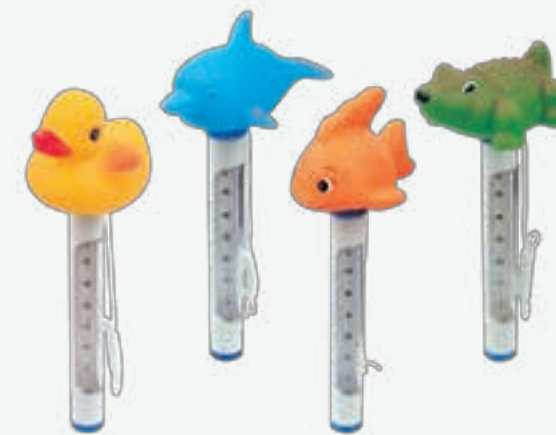

Assorted Float Pool Thermometer

58110

- String attached to keep thermometer in place
- Floating design
- Easy to read temperature gradation
- Displays in both Fahrenheit and Celsius
- 4 assorted designs
- Blister card
- 24 Ea., 3.7 kg (8.2 Lb.)