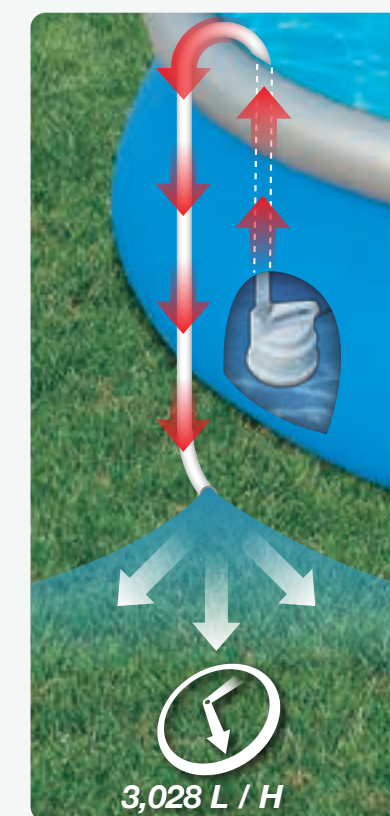

Pool+ Drain Pump