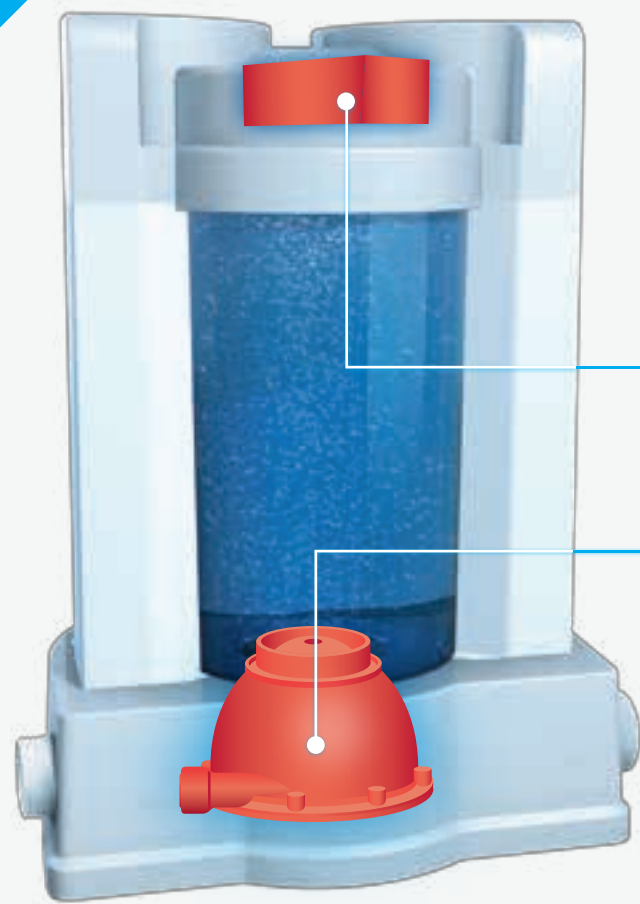

Watch the Youtube Video

Ozone Generator

The Hydro-Force™ Clear Water Pool System generates ozone and is virtually maintenance-free requiring only dry air to operate efficiently.

Nano-Bubble Generator

What makes the Hydro-Force™ Clear Water Pool System so advanced is the high concentration of ozone released into the water by our patented Nano-Bubbles generator. Nano-Bubbles are so small (1/10th the diameter of a human hair) they remain submerged for up to an hour, compared to a normal bubble which rises in seconds. This dramatically increases the amount of ozone which is released into the pool water. By using the Nano-Bubbles generator the purifying power of ozone is dynamically increased.

Better For The Environment
Ozone is a naturally occurring powerful oxidizer
Ozone changes back to oxygen after its cleaning process is complete
No by-products left in the water to harm the environment when the pool is drained

Advantage

- The affordable, compact system to clean your Above Ground Pool. It is healthier for swimmers, saves money and is better for the environment.

- Use Nature's powerful sanitizer, Ozone, to clean your Above Ground Pool.

Saves You Money

- Will reduce heavy chemical usage (depends on outdoor temperature and amount of bodily impurities that are introduced to the pool).

Better For The Environment

- Ozone is a naturally-occurring powerful oxidizer.
- No by-products left in the water to harm the environment when the pool is drained.

Flowclear™ Ozonator

Item No.	58203	58202
Rating	110-120V~60Hz, 0.8A	220-240V~50Hz, 50W
Ozone output	300 mg/h	
Operating condition	+5°C ~ +35°C	
Flow rate	from 2,006 L/h (530 gal./h) to 5,678 L/h (1,500 gal./h)	
Certification	C-TUV	
Package	Full color box	
Pack	1 Ea.,	1 Ea.,
Gross weight	8.9 kg (19.6 Lb.)	11.0 kg (24.3 Lb.)
Remark	Europe