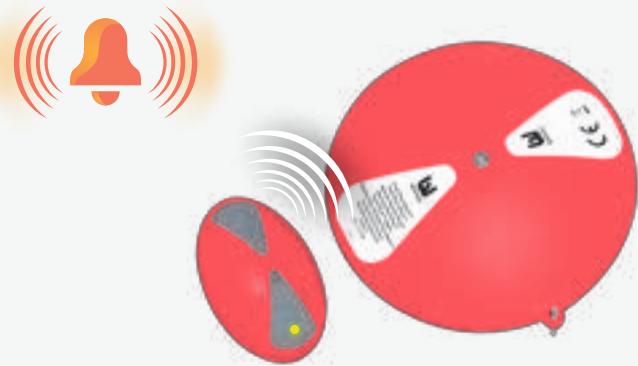

Pool Plus Alarm™