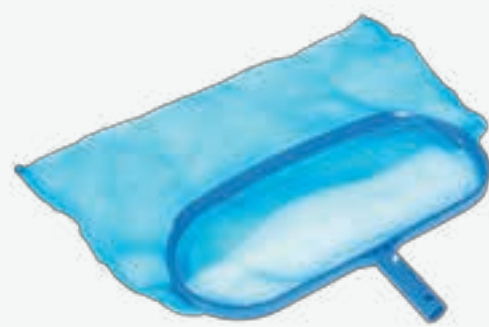

AquaNet

58278

- Compatible with pool cleaning poles that are 30mm (1.2") (inner diameter)
- Scoop debris from pool water
- Durable mesh netting
- 12 Ea., 2.9 kg (6.4 Lb.)