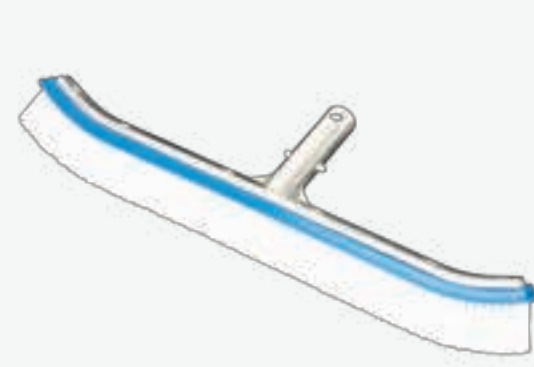

Scrubbit Pool Brush

58281

- 45.7cm (18")
- Compatible with pool cleaning poles that are 30mm (1.2") (inner diameter)
- Rust-resistant metal connector
- Quickly remove algae and grime from pool walls and pool floor
- 12 Ea., 4.4 kg (9.7 Lb.)