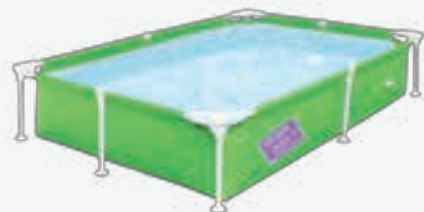

3 Assorted Colors