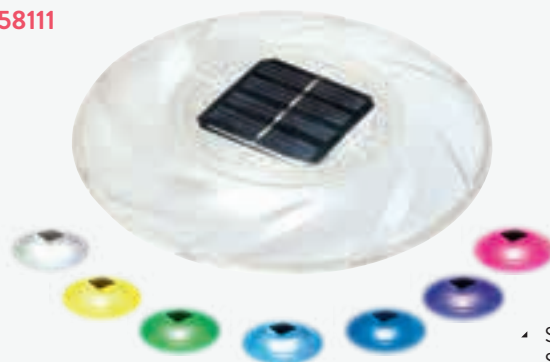

## Solar-Float Lamp

58111

SOLAR

- Ø18cm (Ø7")
- 1.2V
- Advanced LED technology, multi-color alternating light
- Waterproof
- Solar-powered
- Turns on automatically at night
- Great for decoration on lawns or patios
- Simply place the Solar-Float Lamp in the sun and at night watch your yard come to light
- Extra long 8-hour run time
- Full color box
- 24 Ea., 10.1 kg (22.3 Lb.)