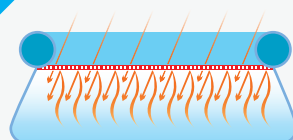

Solar Pool Cover