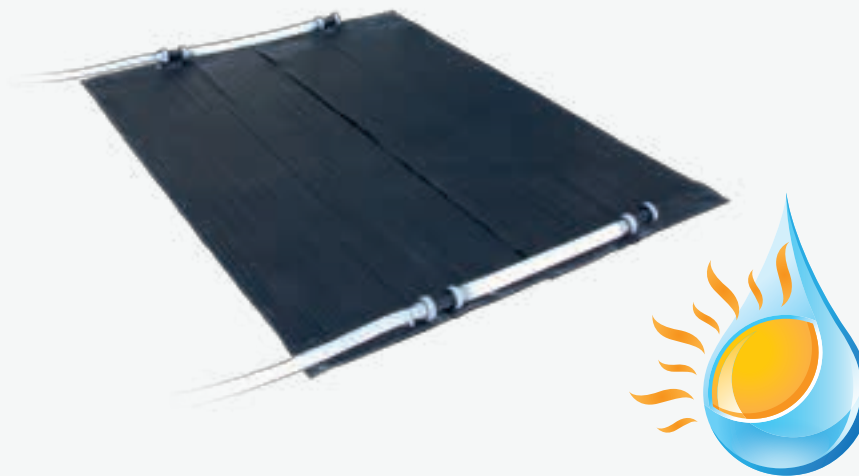

Pool+ Solar Water Heater

58288